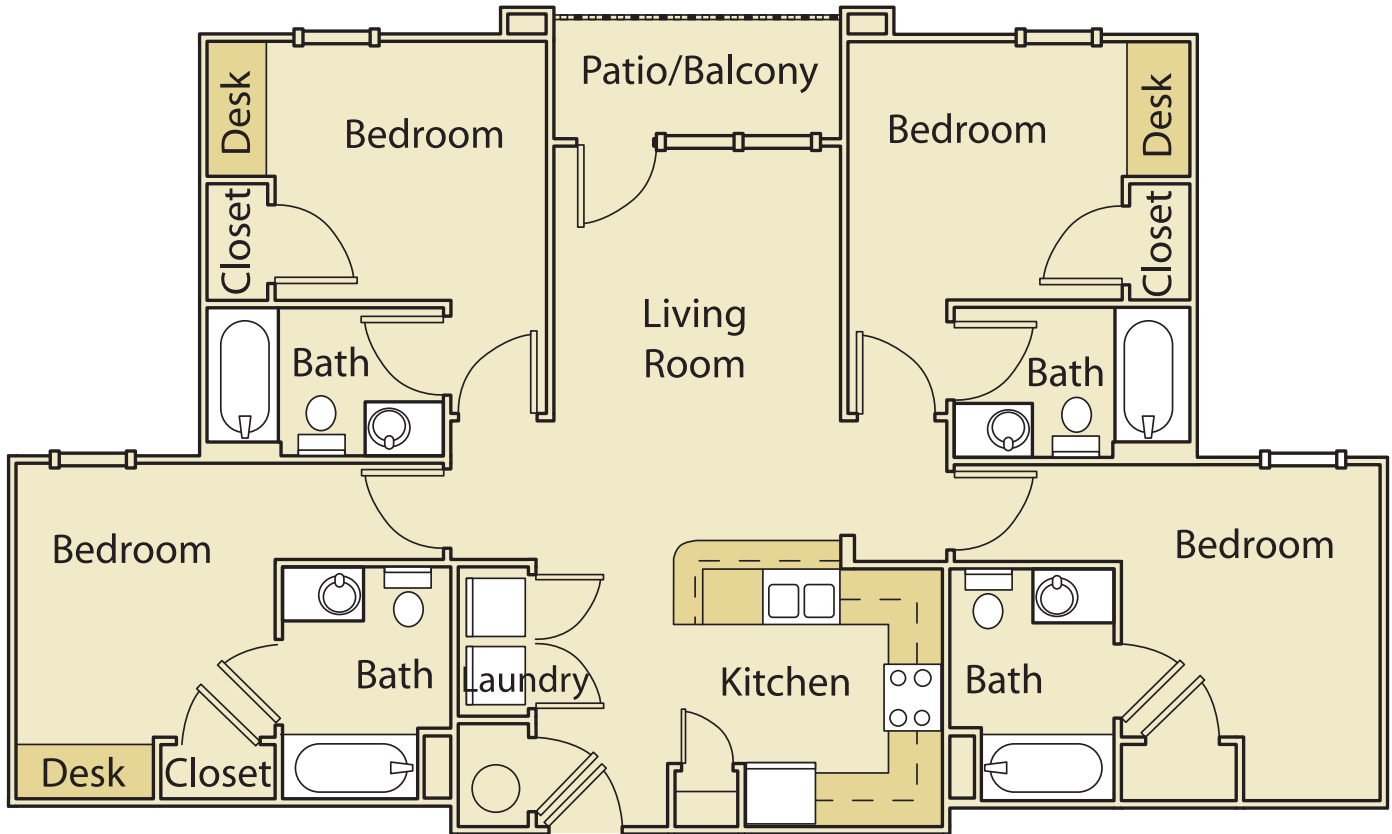

Lakeside Place

smart student living.com

4 Bedroom - 4 Bathroom

1300 Old Highway 12
Starkville, MS 39759
662-323-3331
Lakeside@PlaceProperties.com